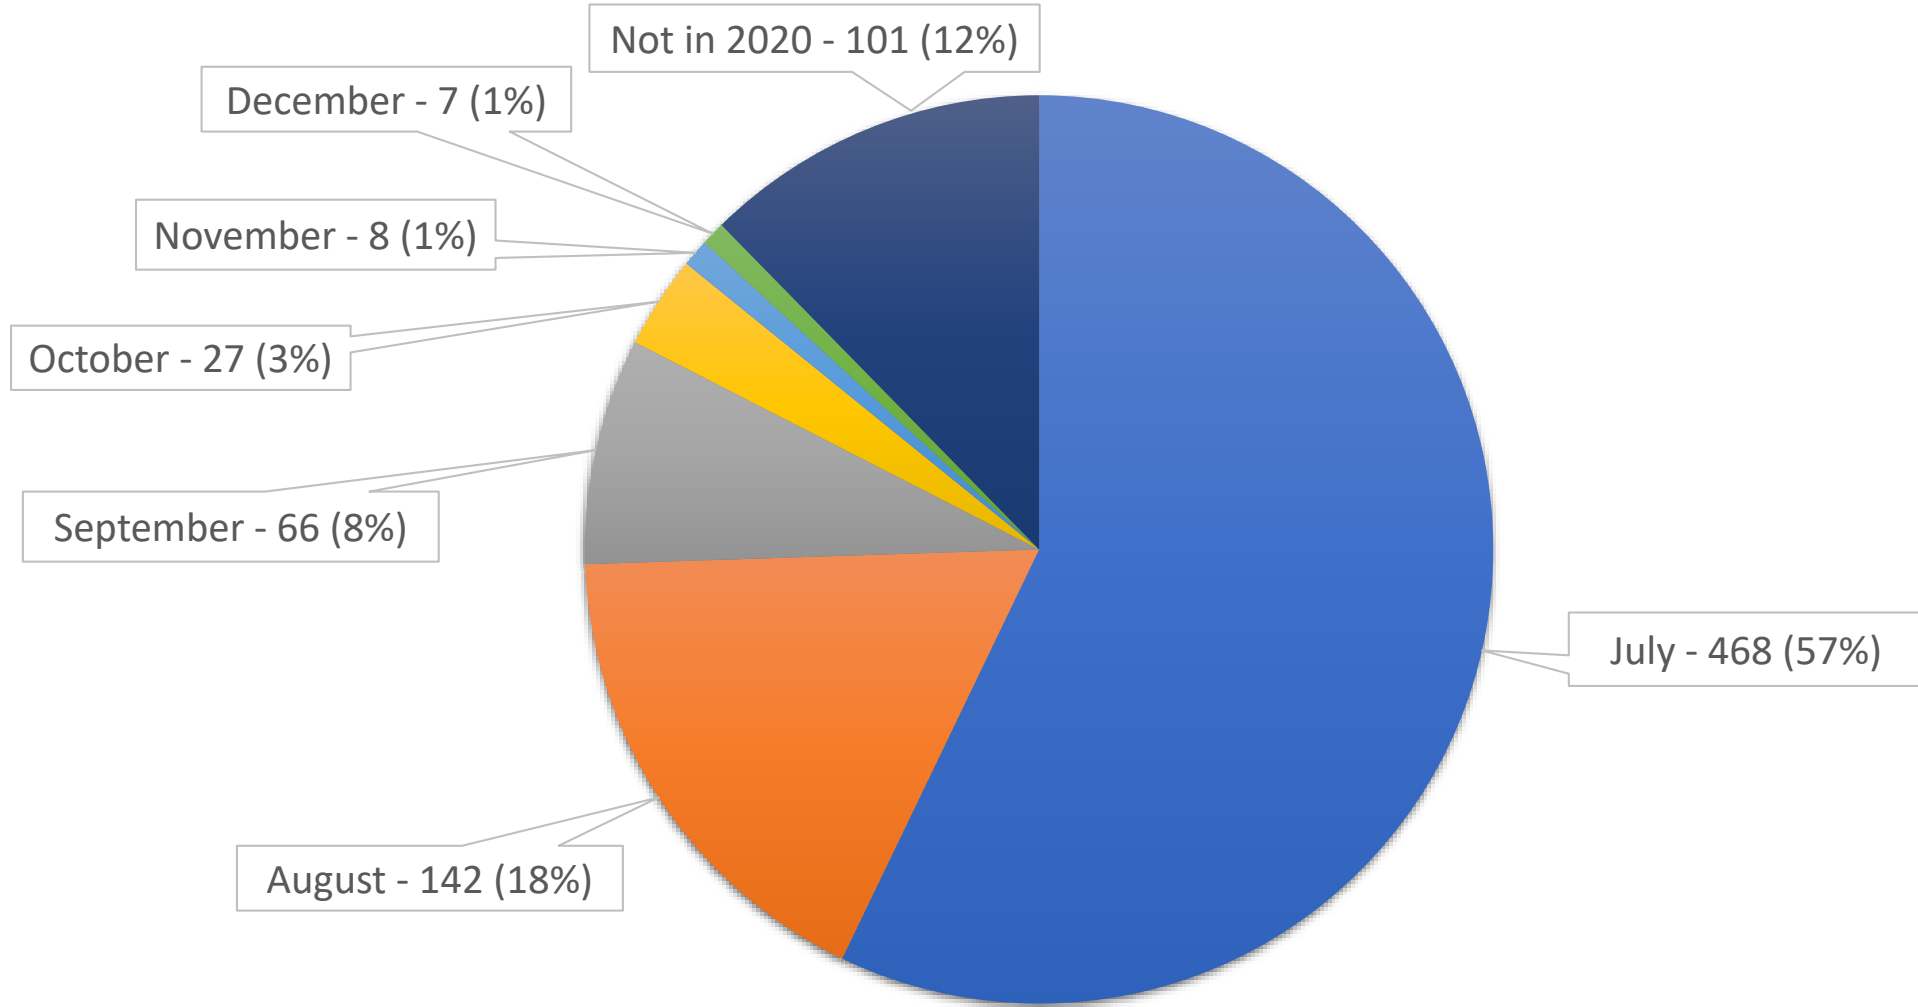

What state do you live in?

North Carolina – 760

South Carolina – 36

Virginia – 12

Tennessee – 1

Other – 10

Return to Play Results

Assuming events like the Powerade State Games are allowed to take place beginning in July under the Reopen NC 3-Phase Plan, when would you feel comfortable competing?

■ July ■ August ■ September ■ October ■ November ■ December ■ Not in 2020

Please rank the following factors in deciding if you will participate in the Powerade State Games. (By Factor)

Please rank the following factors in deciding if you will participate in the Powerade State Games. (By Factor)