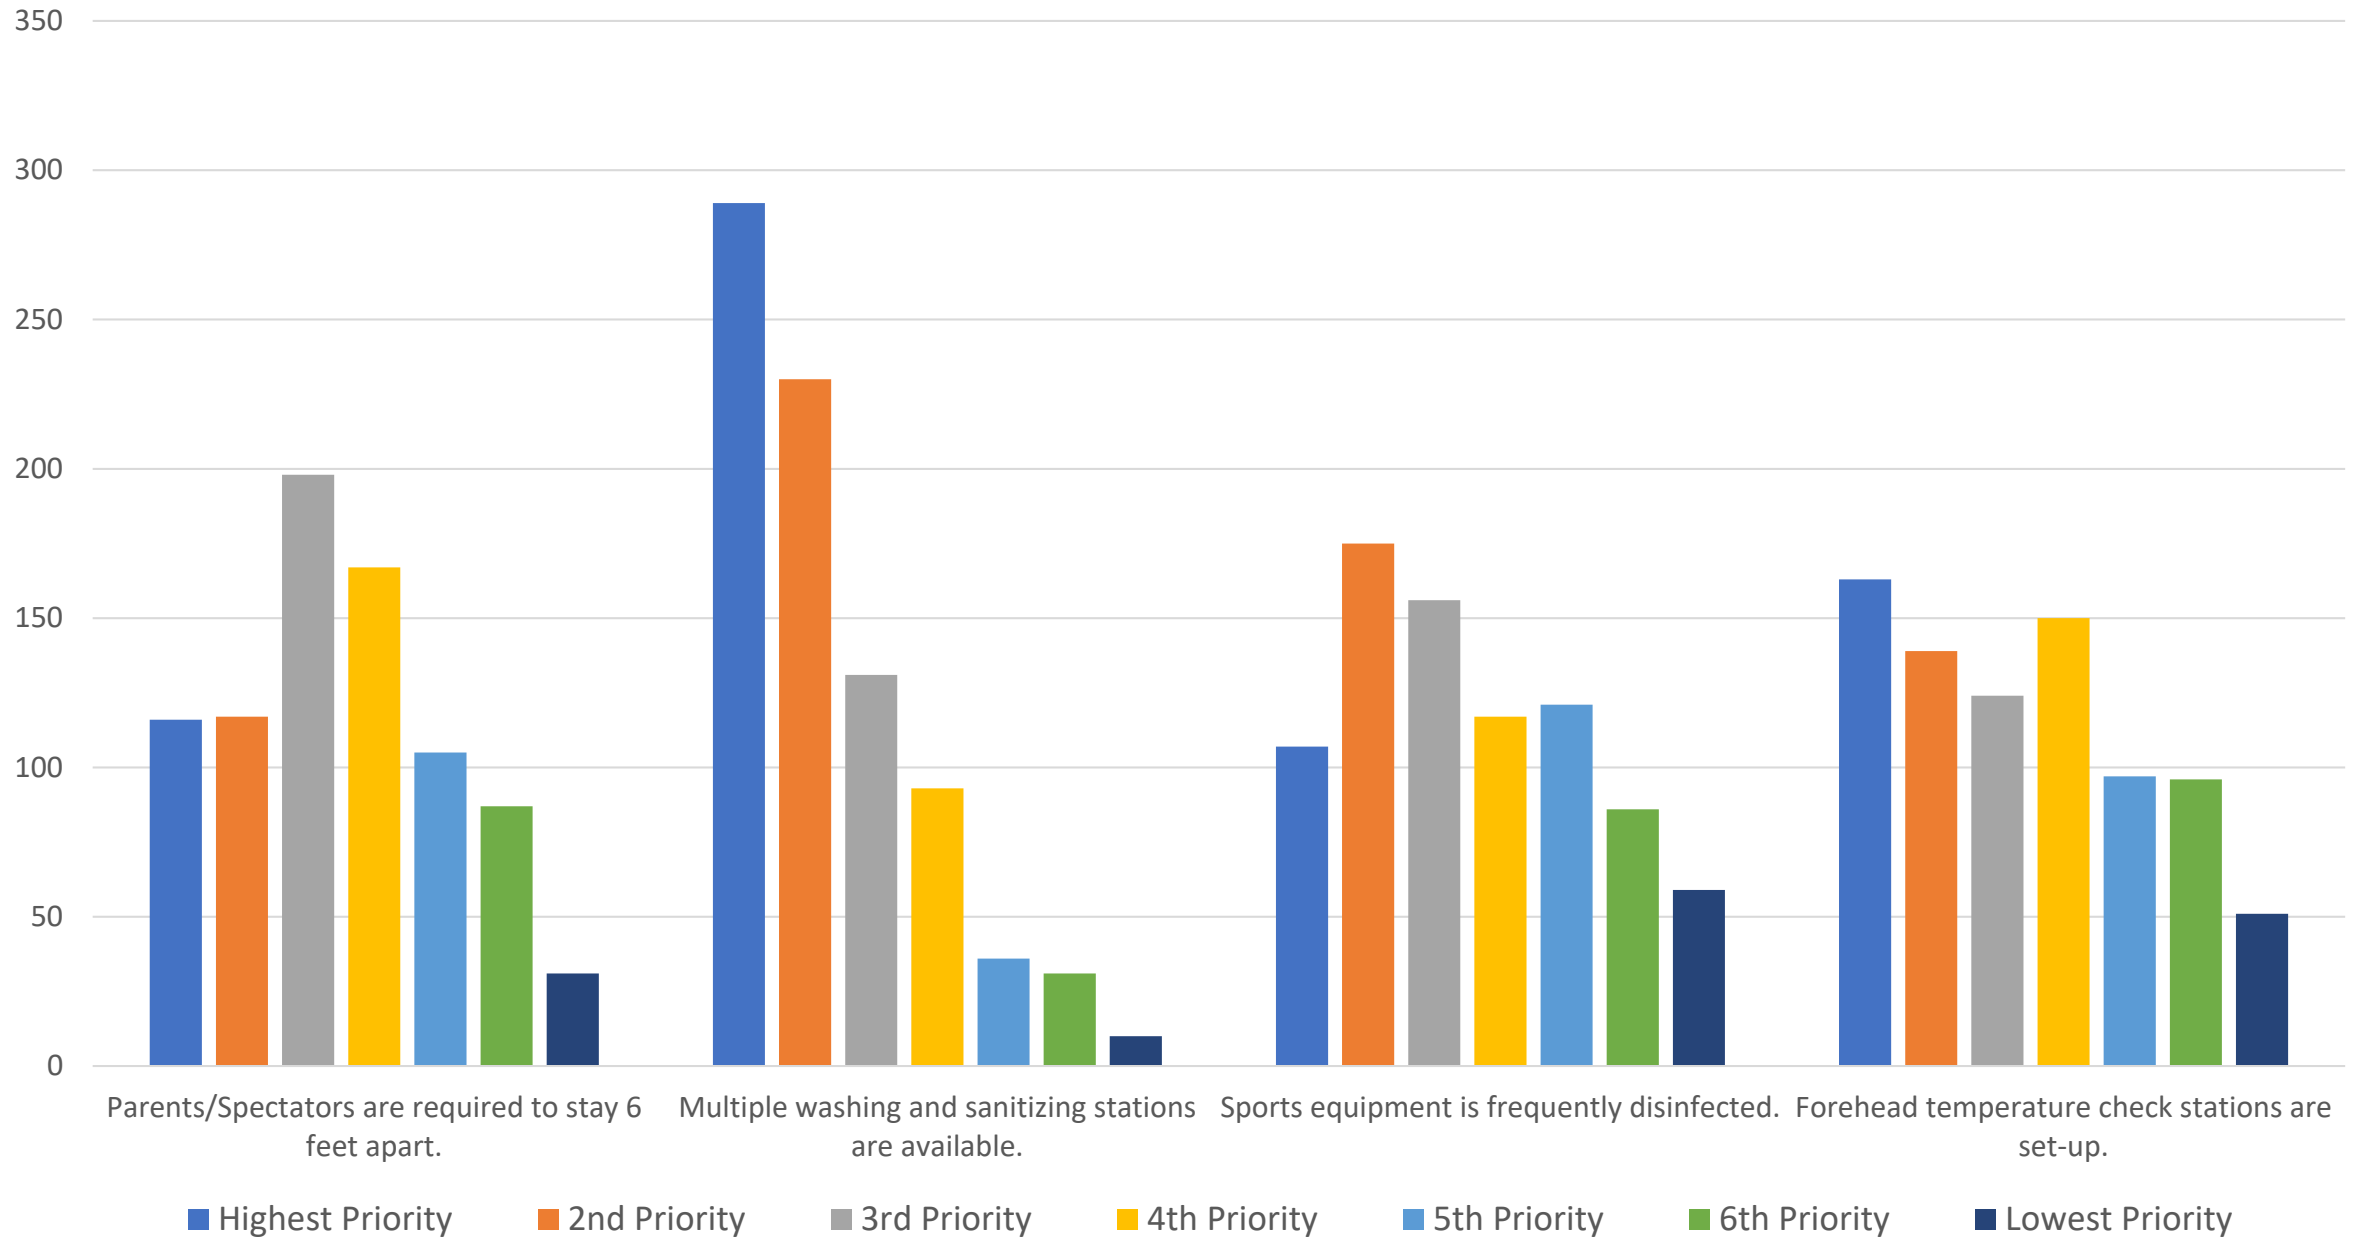

Please rank the following factors in deciding if you will participate in the Powerade State Games. (By Factor)