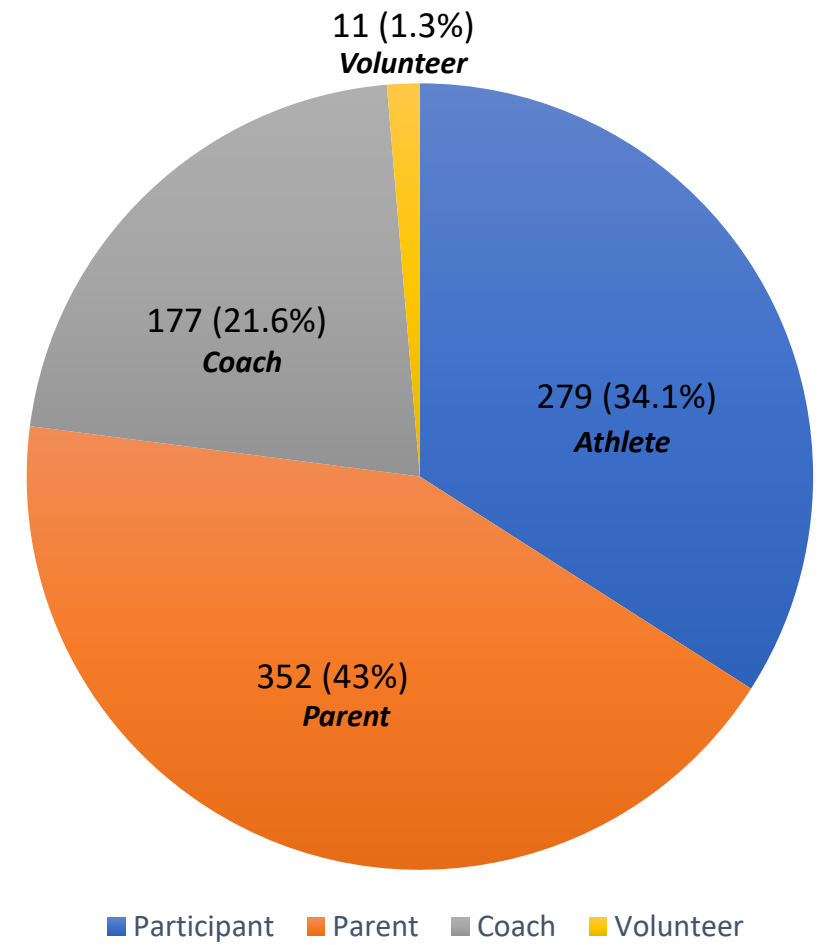

POWERADE
STATE GAMES
OF NORTH CAROLINA

Return to Play Survey Results

Participant Breakdown

If from North Carolina, what county do you live in?

Alamance	15	Chowan	1	Guilford	61	Mitchell	1	Rutherford	4
Alexander	0	Clay	0	Halifax	1	Montgomery	0	Sampson	2
Alleghany	0	Cleveland	6	Harnett	11	Moore	5	Scotland	2
Anson	0	Columbus	1	Haywood	4	Nash	10	Stanly	4
Ashe	5	Craven	7	Henderson	12	New Hanover	26	Stokes	0
Avery	0	Cumberland	16	Hertford	0	Northampton	0	Surry	5
Beaufort	4	Currituck	0	Hoke	6	Onslow	9	Swain	1
Bertie	0	Dare	3	Hyde	0	Orange	14	Transylvania	0
Bladen	1	Davidson	21	Iredell	21	Pamlico	2	Tyrrell	0
Brunswick	10	Davie	2	Jackson	3	Pasquotank	0	Union	38
Buncombe	23	Duplin	0	Johnston	16	Pender	3	Vance	2
Burke	3	Durham	15	Jones	0	Perquimans	2	Wake	121
Cabarrus	21	Edgecombe	1	Lee	2	Person	1	Warren	0
Caldwell	1	Forsyth	24	Lenoir	1	Pitt	17	Washington	2
Camden	0	Franklin	0	Lincoln	5	Polk	1	Watauga	4
Carteret	1	Gaston	9	McDowell	0	Randolph	3	Wayne	3
Caswell	1	Gates	0	Macon	0	Richmond	2	Wilkes	2
Catawba	5	Graham	0	Madison	3	Robeson	5	Wilson	3
Chatham	9	Granville	1	Martin	2	Rockingham	1	Yadkin	4
Cherokee	1	Greene	0	Mecklenburg	103	Rowan	2	Yancey	0

What state do you live in?

North Carolina – 760

South Carolina – 36

Virginia – 12

Tennessee – 1

Other – 10

Return to Play Results

Assuming events like the Powerade State Games are allowed to take place beginning in July under the Reopen NC 3-Phase Plan, when would you feel comfortable competing?

■ July ■ August ■ September ■ October ■ November ■ December ■ Not in 2020

Please rank the following factors in deciding if you will participate in the Powerade State Games. (By Factor)

Please rank the following factors in deciding if you will participate in the Powerade State Games. (By Factor)