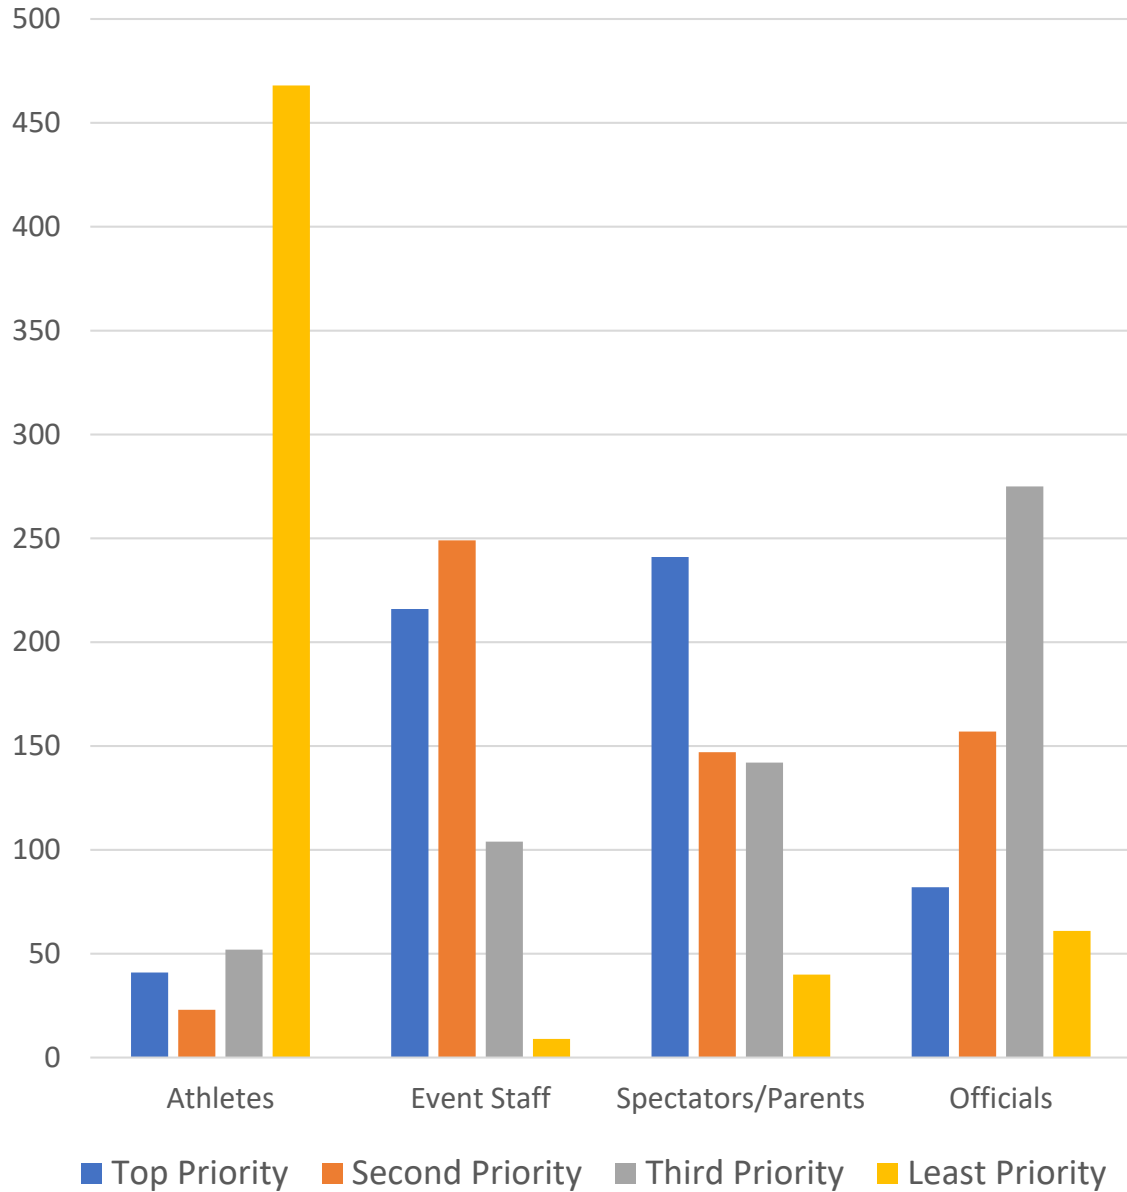

If you ranked *face coverings* as one of your top factors, please rank the following groups based on priority for wearing face coverings.