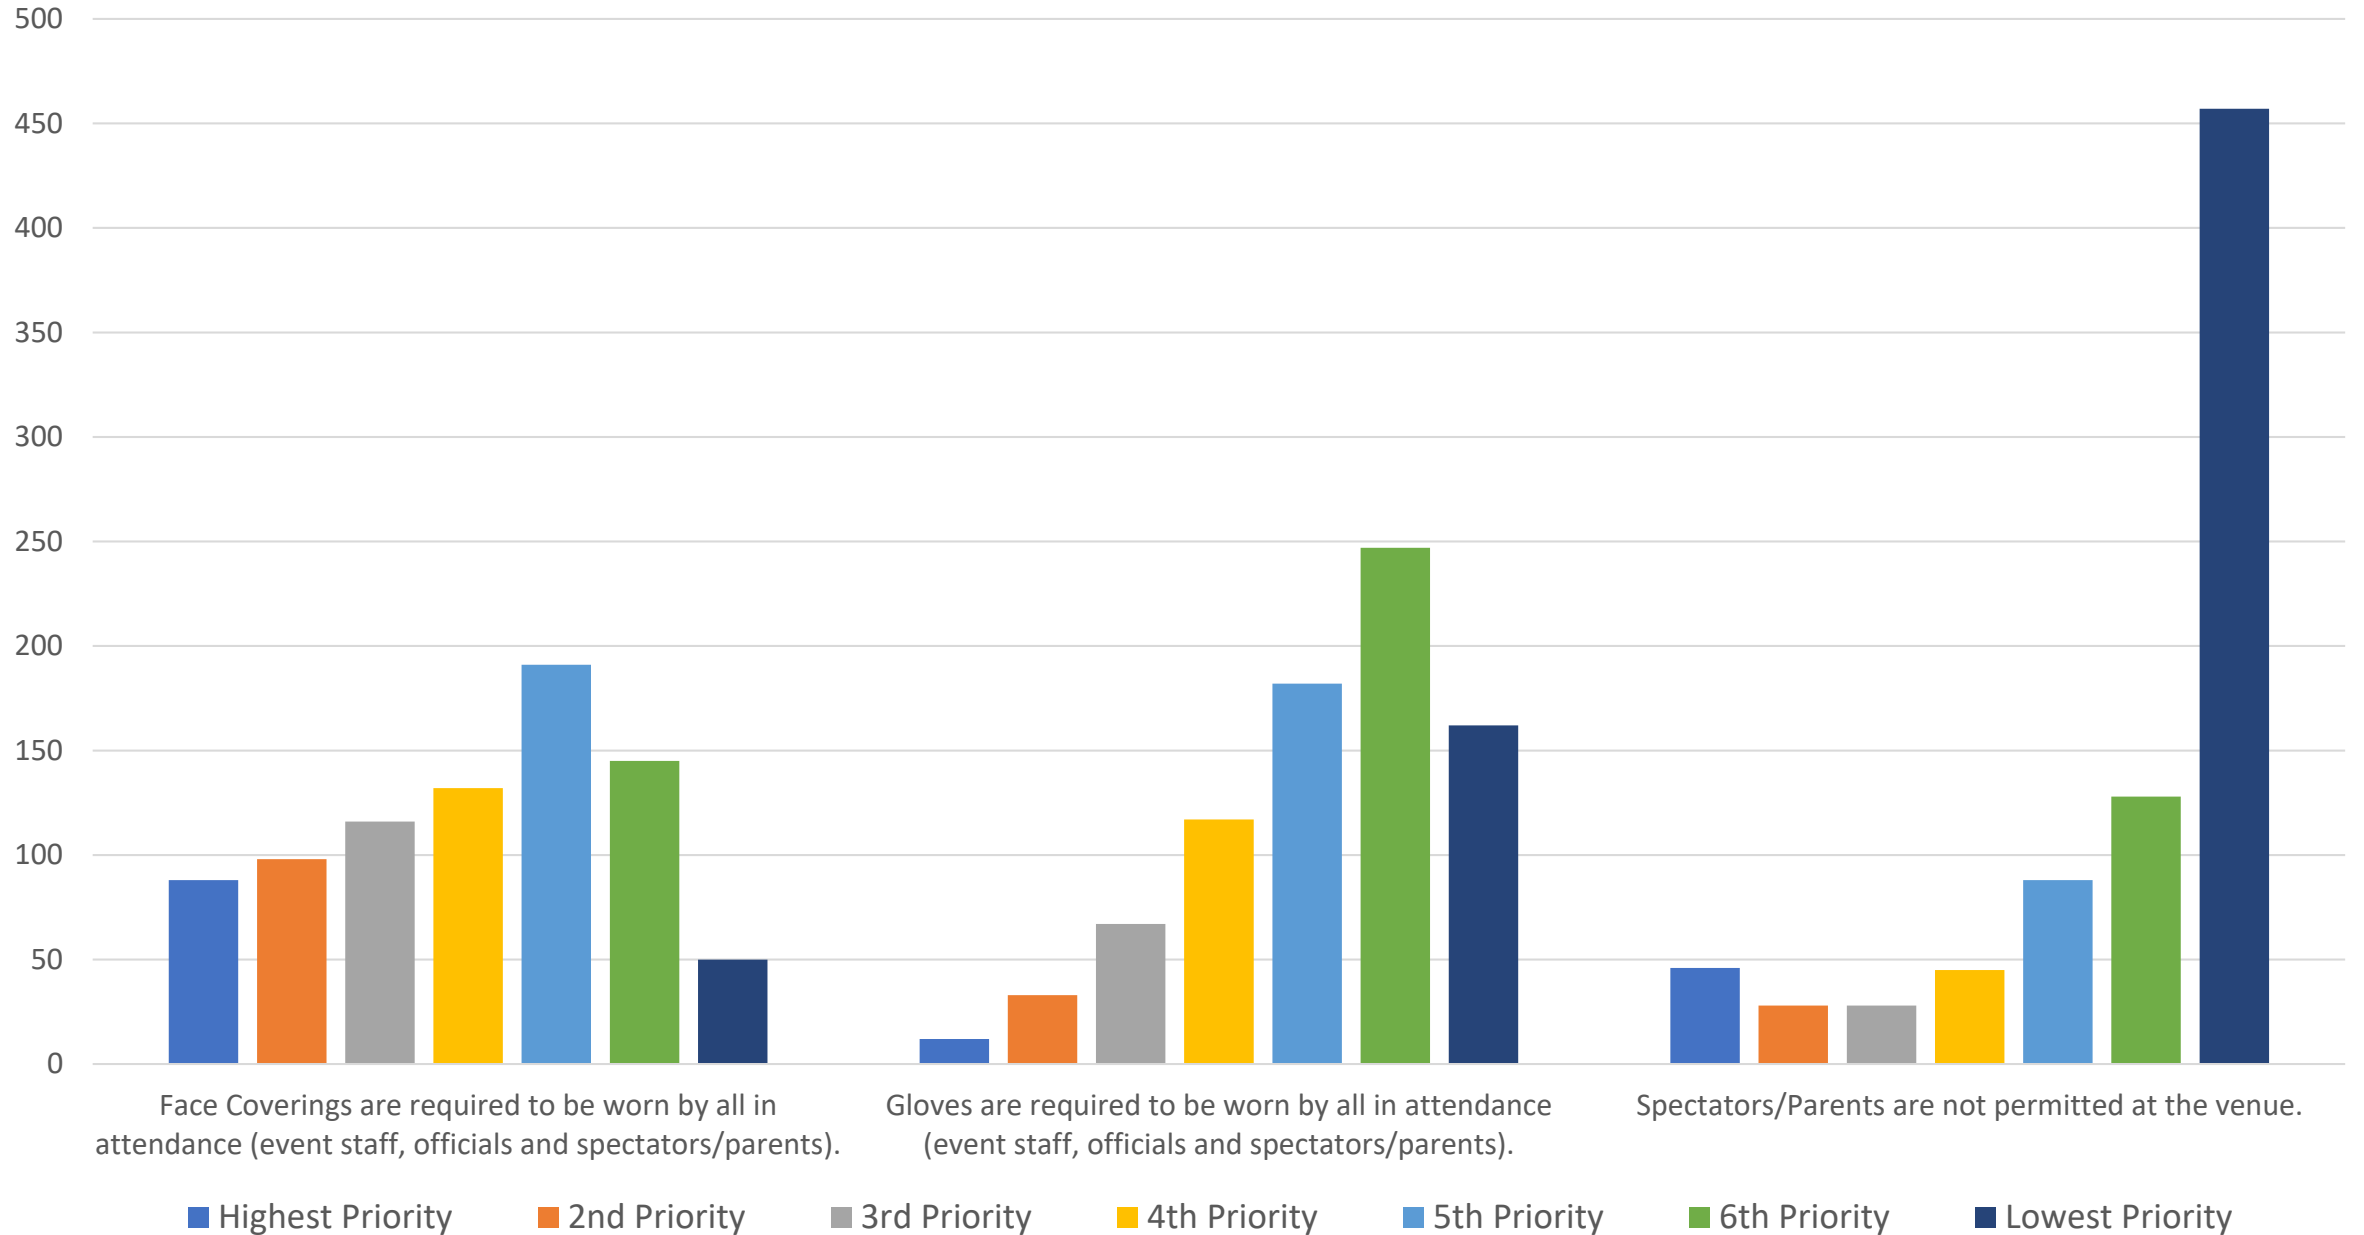

Please rank the following factors in deciding if you will participate in the Powerade State Games. (By Priority)

- Spectators/Parents are required to stay 6 feet apart.
- Multiple washing and sanitizing stations are available.
- Sports equipment is frequently disinfected.
- Forehead temperature check stations are set-up.
- Face Coverings are required to be worn by all in attendance (event staff, officials and spectators/parents).
- Gloves are required to be worn by all in attendance (event staff, officials and spectators/parents).
- Spectators/Parents are not permitted at the venue.