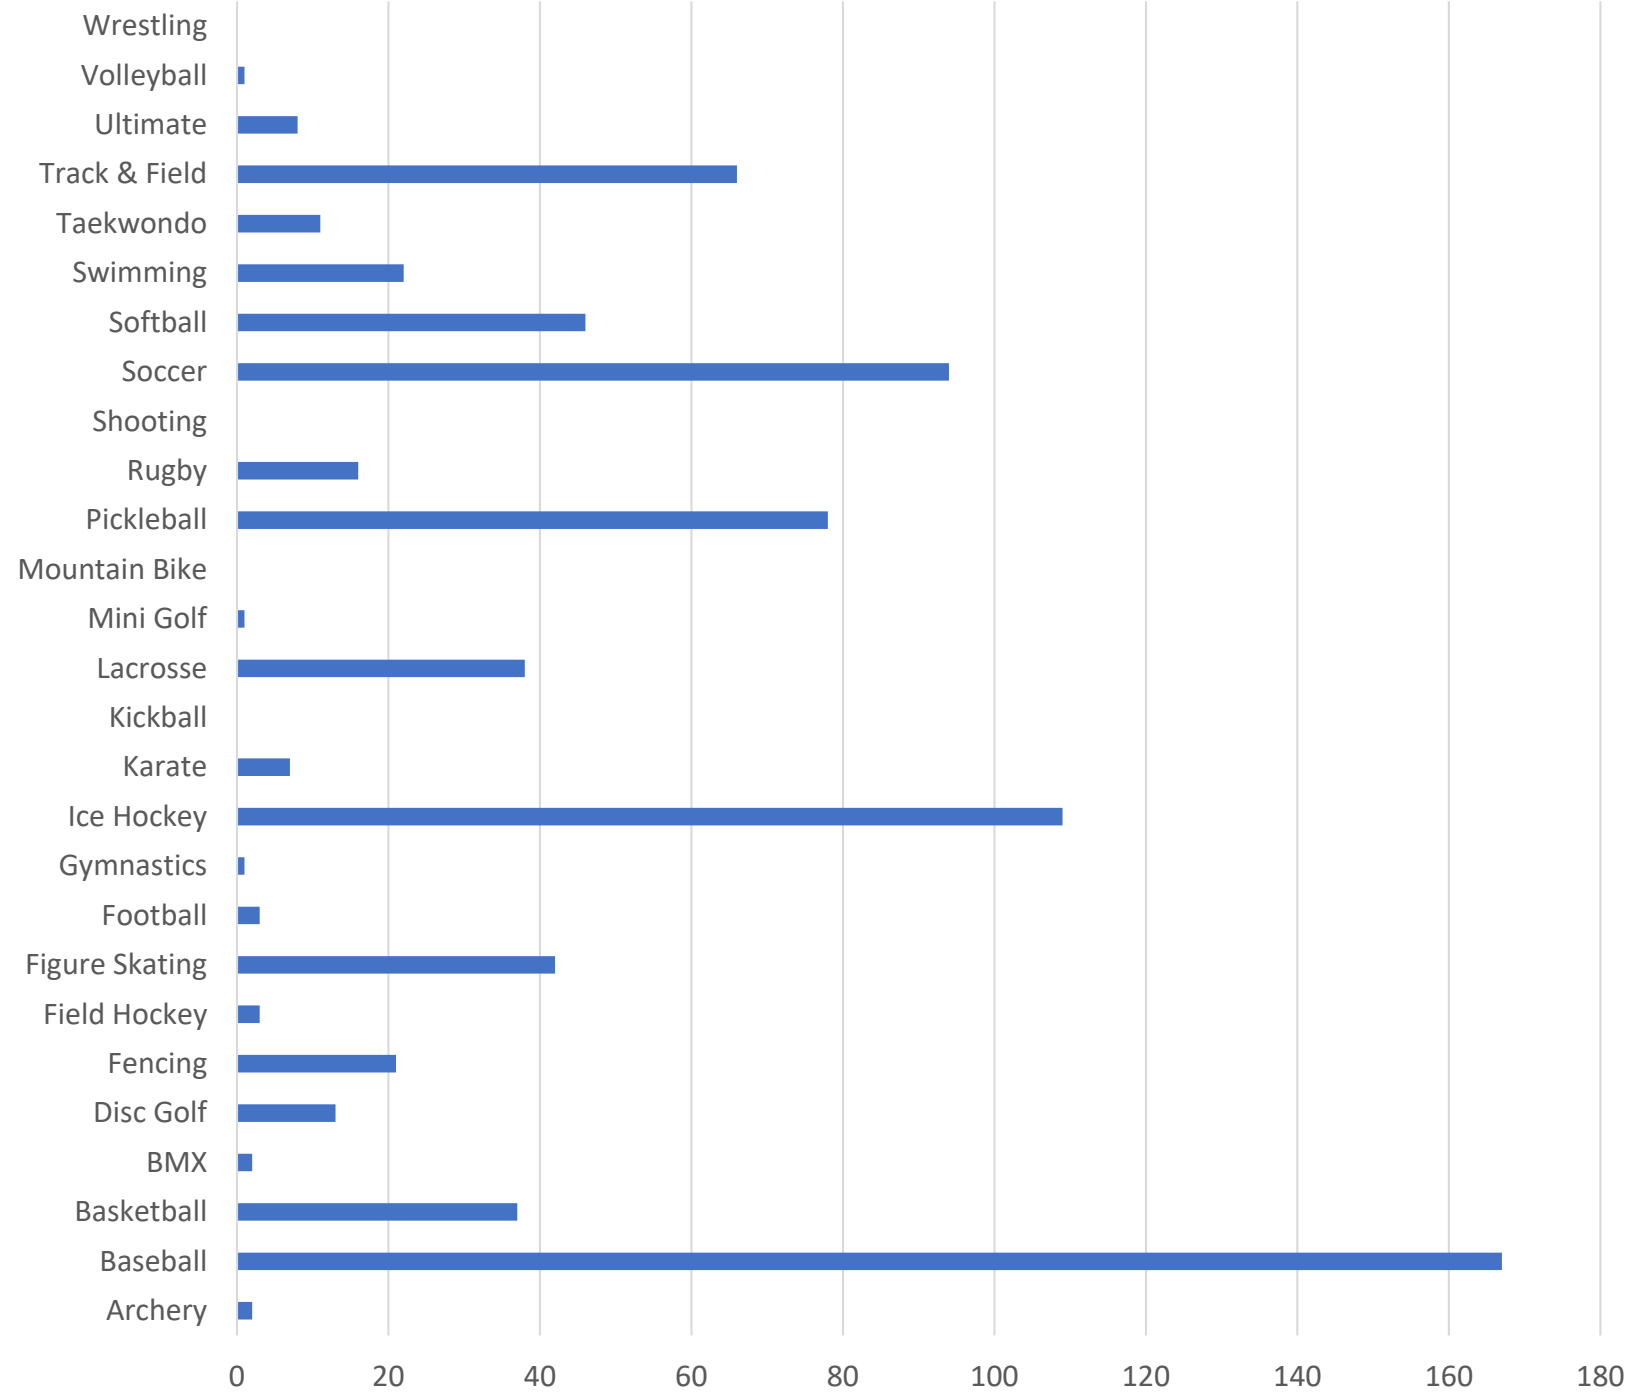

What state do you live in?

North Carolina – 760

South Carolina – 36

Virginia – 12

Tennessee – 1

Other – 10

Return to Play Results

Assuming events like the Powerade State Games are allowed to take place beginning in July under the Reopen NC 3-Phase Plan, when would you feel comfortable competing?

■ July ■ August ■ September ■ October ■ November ■ December ■ Not in 2020

Please rank the following factors in deciding if you will participate in the Powerade State Games. (By Factor)

Please rank the following factors in deciding if you will participate in the Powerade State Games. (By Factor)